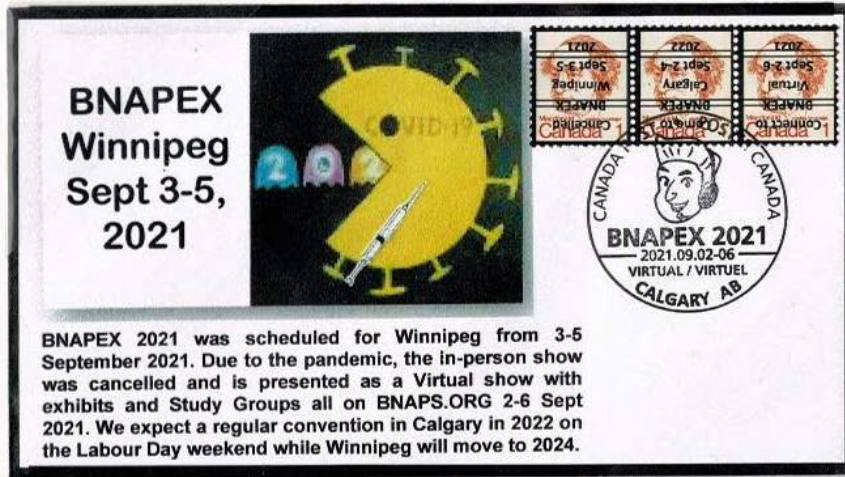

COVID-19 VACCINATION DAY! Dale Speirs got his jab.
Cancelled 2021-05-14

CALGARY STAMPEDE July 9 to 18, 2021 Masks, limited admissions, social distancing, limited events,
but still better than nothing. Cancelled 2021-07-09 at the Stampede Station RPO

LIMITED EDITION COVERS CREATED ABOUT COVID-19 MATTERS

These were created by Dale Speirs folding an 8 1/2 x 11 inch piece of paper to make a cover.

ONE YEAR AGO ... WHO Director- General's opening remarks at the media briefing on COVID-19 – 11 March 2020
Cancelled 2021-03-11 on a Picture Postage Stamp of JULIO MONTANER, WHO Director-General.

.2020 March 11 – Pandemic declared 2020 March 12 – The Great Toilet Paper Panic began. Picture of empty supermarket shelves taken by Dale Speirs. Cancelled 2021-03- 12

BNAPEX 2021 CANCELLED IN WINNIPEG BECAUSE OF COVID-19

Because of Covid-19 the BNAPEX 2020 was cancelled in Winnipeg and a Virtual Show was held instead.

Commemorative Mourning Cover for BNAPEX Winnipeg Sept 3-5 2021

Cover Commemorating BNAPEX 2021 Virtual 2-6 September 2021 with Personalized stamp showing a computer screen