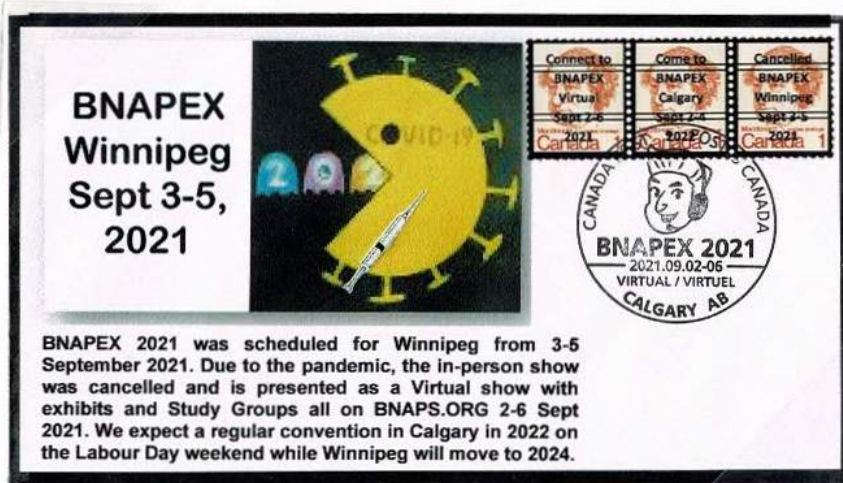

P stamp
Issued JUL 23 2020

1³⁰ stamp
Issued Aug 18 2020

1⁹⁴ stamp
Issued Aug 18 2020

2⁷¹ stamp
Issued Jul 29 2020

COVERS CREATED ABOUT COVID-19 CANCELLATIONS AND VIRTUAL STAMP SHOWS

These covers which were created by Dave Bartlet in relation to the cancelled Winnipeg BNAPEX 2021 and the BNAPEX Virtual 2021. All with the BNAPEX Virtual 2021.09.02-06 Calgary cancel

BNAPEX 2021 Virtual 2-5 September 2021. "Memories" stamp
And a picture of a BNAPEX Banquet in Baltimore, Maryland.

BNAPEX 2021 was scheduled for Winnipeg from 3-5 September 2021. Due to the pandemic, the in-person show was cancelled and is presented as a Virtual show with exhibits and Study Groups all on BNAPS.ORG 2-6 Sept 2021. We expect a regular convention in Calgary in 2022 on the Labour Day weekend while Winnipeg will move to 2024.

BNAPEX Winnipeg Sept 3-5 2021 showing COVID swallowing 202(1) with 3 different 1 ¢ overprinted stamps.re BNAPEX 2021 & 2022

BNAPEX 2021 was scheduled for Winnipeg from 3-5 September 2021. Due to the pandemic, the in-person show was cancelled and is presented as a Virtual show with exhibits and Study Groups all on BNAPS.ORG 2-6 Sept 2021. We expect a regular convention in Calgary in 2022 on the Labour Day weekend while Winnipeg will move to 2024.