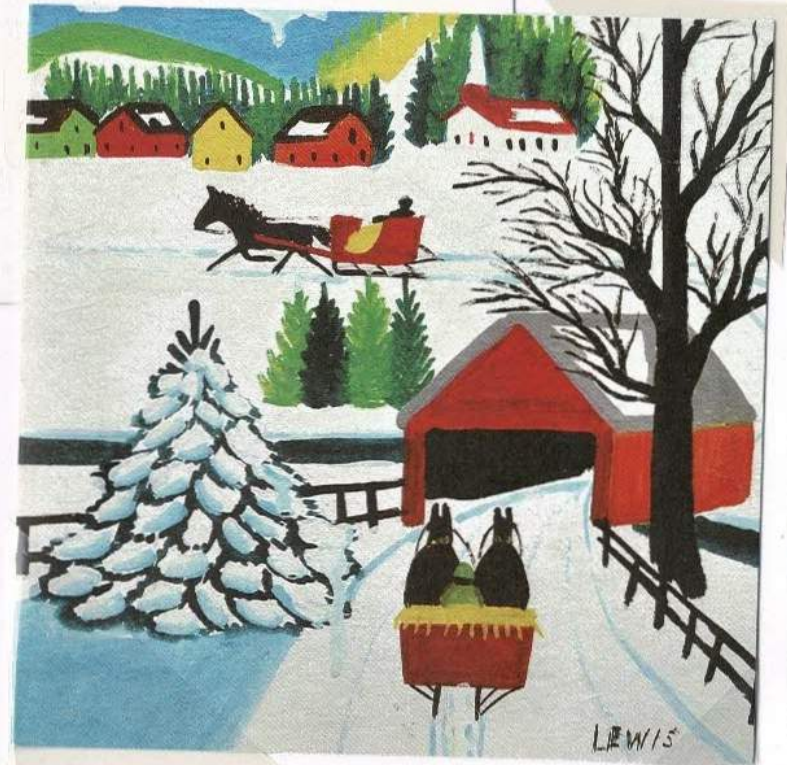

Address side of the English version. The text reads in part - "We know it's been a difficult year for"

The English version of the envelope and the enclosed card. The text reads in part "Wishing you a safe and peaceful holiday season"