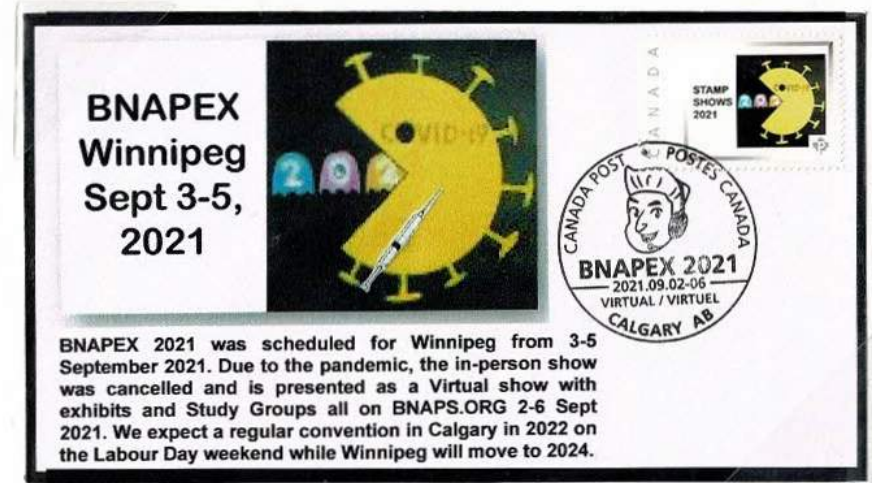

PICTURE POSTAGE STAMPS AND COVERS – MENTIONING COVID ON THE FRONT OF THE ENVELOPE

These were also created by K. Peter Lepold for the Kelowna & District Stamp Club. All were THANKS / Dr. Bonnie Henty (Provincial Health Officer) for her efforts during the Covid-19 pandemic

P stamp
Issued JUL 23 2020

1³⁰ stamp
Issued Aug 18 2020

1⁹⁴ stamp
Issued Aug 18 2020

2⁷¹ stamp
Issued Jul 29 2020

COVERS CREATED ABOUT COVID-19 CANCELLATIONS AND VIRTUAL STAMP SHOWS

These covers which were created by Dave Bartlet in relation to the cancelled Winnipeg BNAPEX 2021 and the BNAPEX Virtual 2021. All with the BNAPEX Virtual 2021.09.02-06 Calgary cancel

BNAPEX 2021 Virtual 2-5 September 2021. "Memories" stamp
And a picture of a BNAPEX Banquet in Baltimore, Maryland.

BNAPEX 2021 was scheduled for Winnipeg from 3-5 September 2021. Due to the pandemic, the in-person show was cancelled and is presented as a Virtual show with exhibits and Study Groups all on BNAPS.ORG 2-6 Sept 2021. We expect a regular convention in Calgary in 2022 on the Labour Day weekend while Winnipeg will move to 2024.

BNAPEX Winnipeg Sept 3-5 2021 showing COVID swallowing 202(1) with 3 different 1 ¢ overprinted stamps.re BNAPEX 2021 & 2022

BNAPEX 2021 was scheduled for Winnipeg from 3-5 September 2021. Due to the pandemic, the in-person show was cancelled and is presented as a Virtual show with exhibits and Study Groups all on BNAPS.ORG 2-6 Sept 2021. We expect a regular convention in Calgary in 2022 on the Labour Day weekend while Winnipeg will move to 2024.