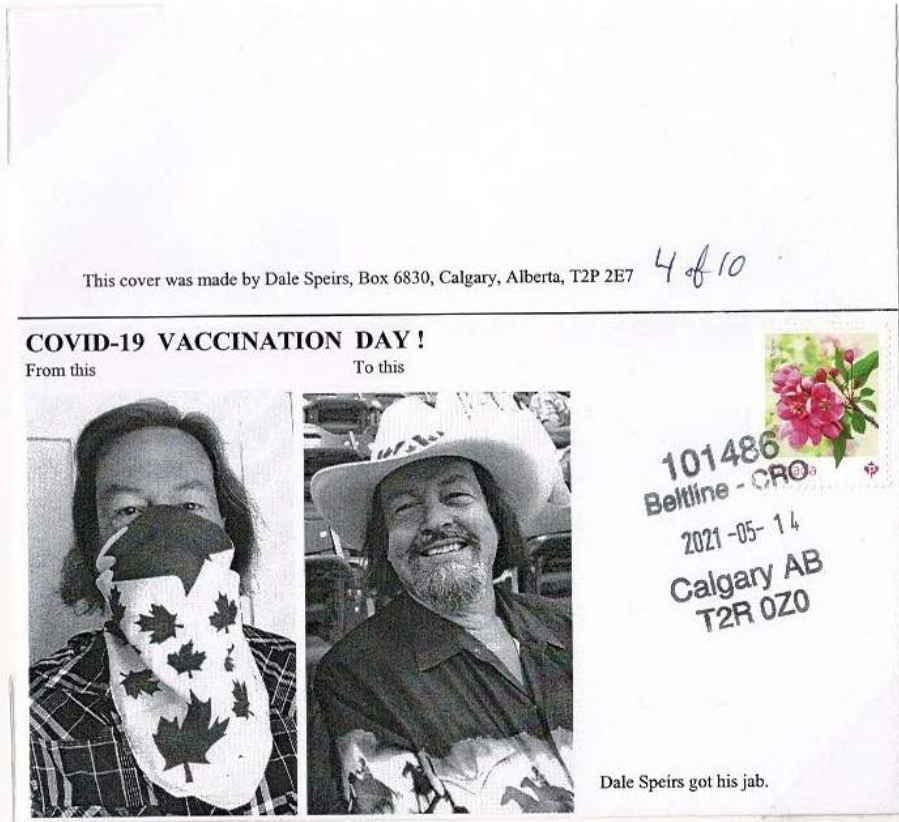

LIMITED EDITION COVERS CREATED ABOUT COVID-19 MATTERS

More covers which created by Dale Speirs folding an 8 1/2 x 11 inch piece of paper to make a cover.

COVID-19 VACCINATION DAY! Dale Speirs got his jab.
Cancelled 2021-05-14